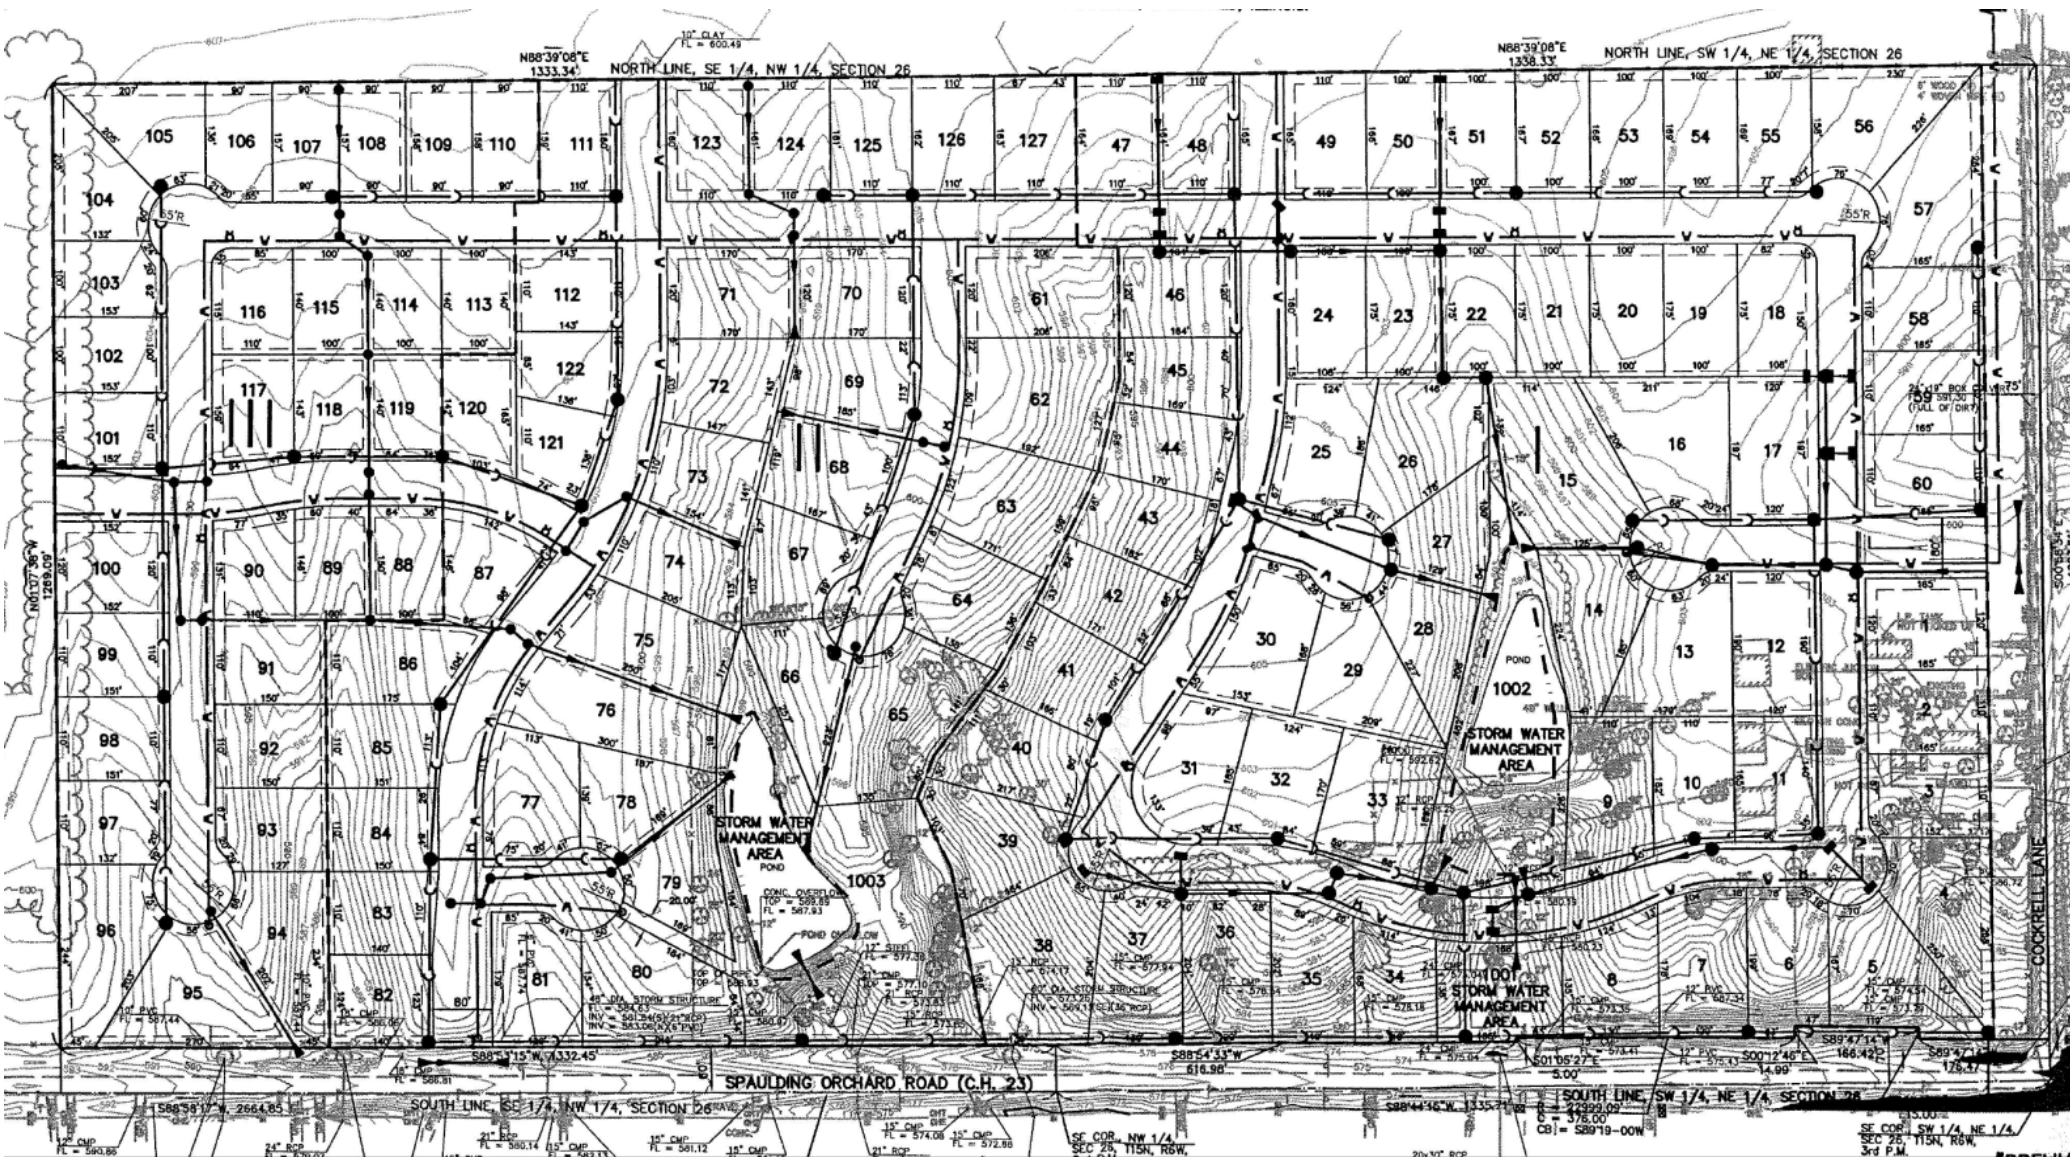

Savannah Pointe - Topography Plat

793-1967 · info@klemmdevcorp.com
www.klemmdevcorp.com